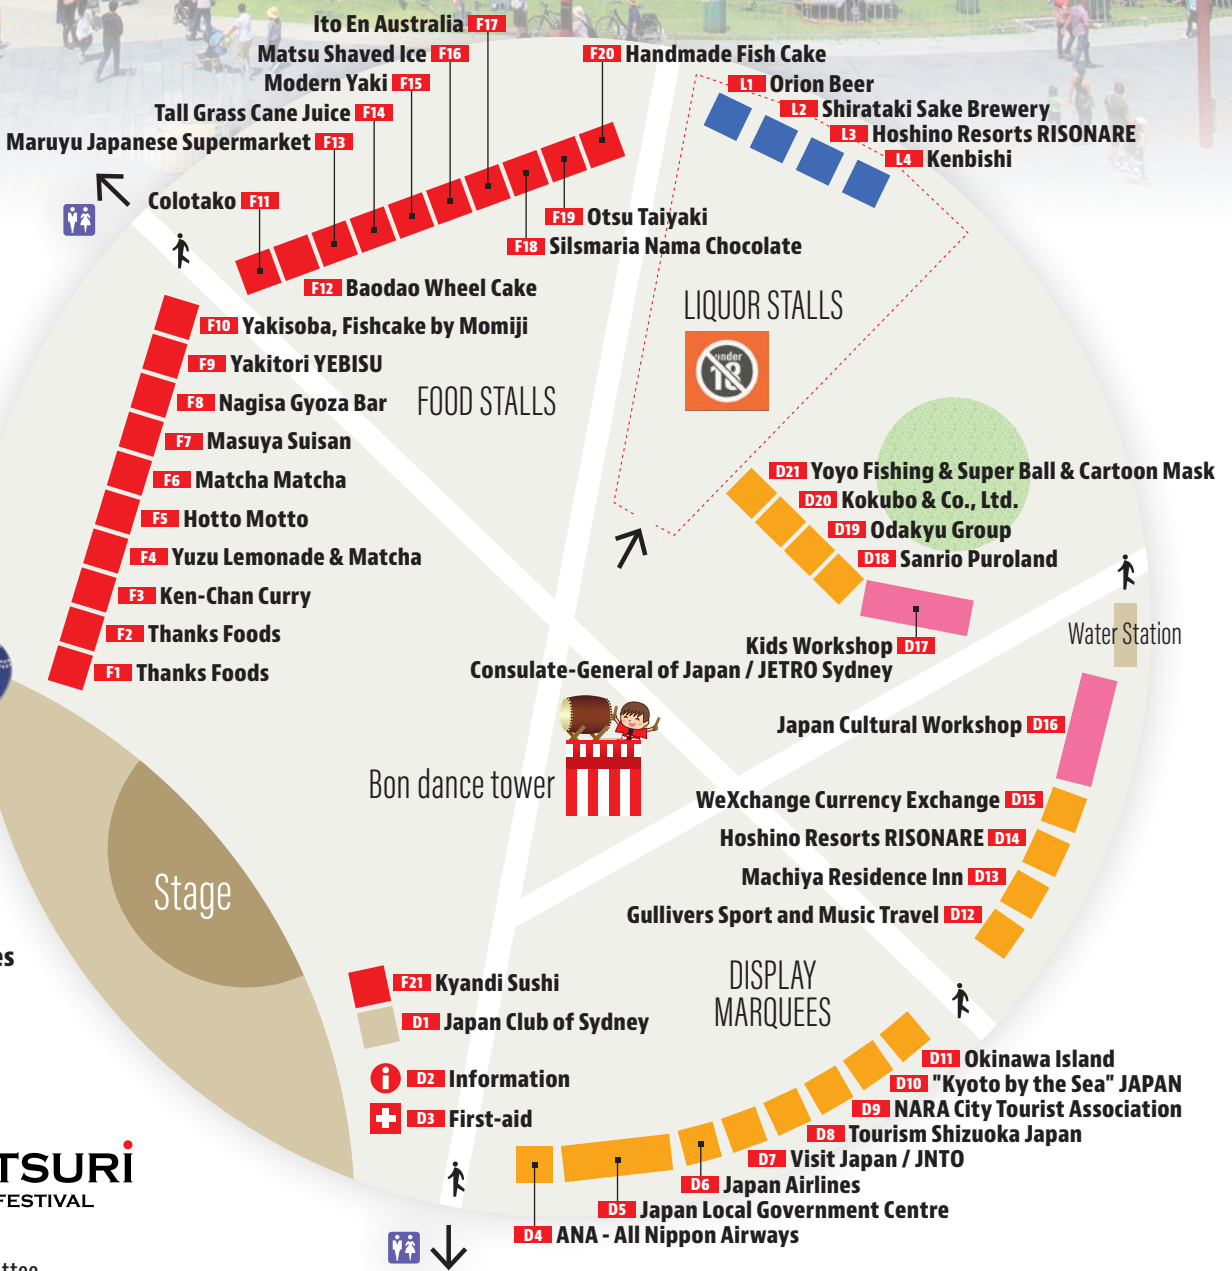

# Matsuri Japan Festival 2018

Date: Saturday, 8 December 2018, 11:30am - 7:30pm

Venue: Tumbalong Park, Darling Harbour

Organizer: Matsuri in Sydney Inc.

## MATSURI JAPAN FESTIVAL VENUE GUIDE

T-shirt and fan \$35

- Food Stalls
- Display Marquees
- Workshops
- Liquor Stalls

Matsuri Advisory Committee

Event Sponsors

## Stage Program 11:30 - 19:30

<b>Part 1</b> Starts <b>11:30</b>	1	Goshu Kariyushi-Kai + Hiroki Iijima
	2	Seishikan Muso Jikiden Eishin Ryu
	3	Judo NSW
	4	Calligraphy by Ren Yano
	5	Hakusen Dance School (Traditional dance)
	6	Wadaiko Rindo Sydney
	7	Opening Ceremony - VIP Speech, Sake Barrel

Break (15:30 - 15:45)

<b>Part 3</b> Starts <b>15:45</b>	1	MOSAIC Japanese Folk dance
	2	Miraedolls + Wayne Xiu
	3	Mews AU
	4	SMASH!
	5	Nana Mizuki - Anisong
	6	Uncle Tetsu's AGS102
	7	Mad Unity

Break (17:30 - 17:45)